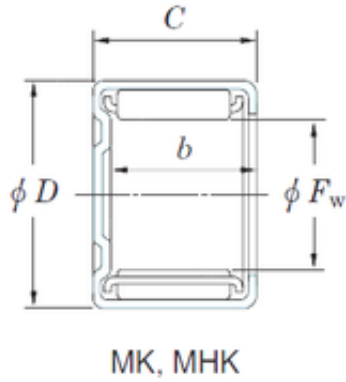

KOYO MK28121 needle roller bearings

Bearing No. MK28121

Size	44.450x53.975x19.050 mm
Bore Diameter	44.450 mm
Outer Diameter	53.975 mm
Width	19.050 mm
Fw	44.450 mm
D	53.975 mm
C	19.050 mm
b	15.7 mm
Weight	0,079 Kg
Basic dynamic load rating (C)	26.8 kN
Basic static load rating (C0)	48.6 kN

MK28121 Bearing 2D drawings and 3D CAD models