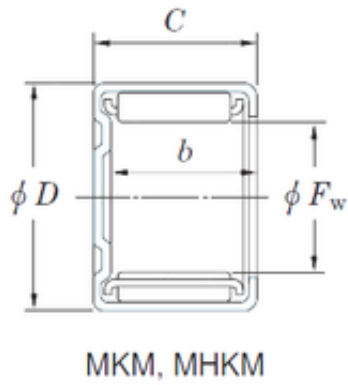

KOYO 30MKM3716 needle roller bearings

Bearing No. 30MKM3716

Size	30x37x16 mm
Bore Diameter	30 mm
Outer Diameter	37 mm
Width	16 mm
Fw	30 mm
D	37 mm
C	16 mm
b	13,3 mm
Weight	0,033 Kg
Basic dynamic load rating (C)	17,1 kN
Basic static load rating (C0)	29,3 kN

30MKM3716 Bearing 2D drawings and 3D CAD models