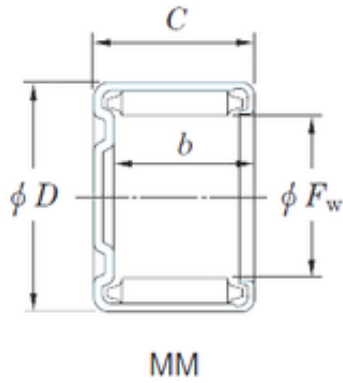

KOYO 45MM5220 needle roller bearings

Bearing No. 45MM5220

Size	45x52x20 mm
Bore Diameter	45 mm
Outer Diameter	52 mm
Width	20 mm
Fw	45 mm
D	52 mm
C	20 mm
b	17,2 mm
Weight	0,071 Kg
Basic dynamic load rating (C)	30,4 kN
Basic static load rating (C0)	90,1 kN

45MM5220 Bearing 2D drawings and 3D CAD models