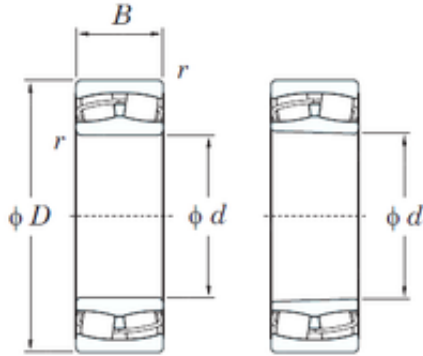

KOYO 24026RH spherical roller bearings

Bearing No. 24026RH

Size	130x200x69 mm
Bore Diameter	130 mm
Outer Diameter	200 mm
Width	69 mm
d	130 mm
D	200 mm
B	69 mm
C	69 mm
r min.	2 mm
da min.	140 mm
Da max.	190 mm
ra max.	2 mm
Weight	8,03 Kg
Basic dynamic load rating (C)	512 kN
Basic static load rating (C0)	914 kN
(Grease) Lubrication Speed	1600 r/min
(Oil) Lubrication Speed	2100 r/min
Calculation factor (e)	0,32
Calculation factor (Y0)	2,09
Calculation factor (Y1)	2,14

24026RH Bearing 2D drawings and 3D CAD models