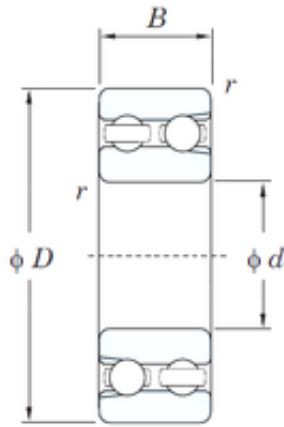

KOYO 4214 deep groove ball bearings

Bearing No. 4214

4214 Bearing 2D drawings and 3D CAD models

Size	70x125x31 mm
Bore Diameter	70 mm
Outer Diameter	125 mm
Width	31 mm
d	70 mm
D	125 mm
B	31 mm
C	31 mm
r min.	1.5 mm
da min.	78 mm
Da max.	117 mm
ra max.	1.5 mm
Weight	1.68 Kg
Basic dynamic load rating (C)	62.1 kN
Basic static load rating (C0)	89.8 kN
(Grease) Lubrication Speed	3100 r/min
(Oil) Lubrication Speed	4100 r/min
Bearing No.	4214
r(min)	1.5
Cr	77.7
C0r	89.8
Cu	5.05
f0	15.8
Grease lub.	3100
Oil lub.	4100
da(min)	78

EAO Bearing Machine Development Co., Ltd

Da(max)	117
ra(max)	1.5
(Refer.)Mass(kg)	1.68