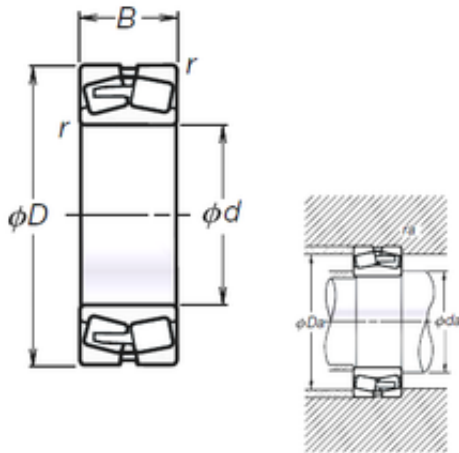

NSK 22213L11CAM spherical roller bearings

Bearing No. 22213L11CAM

Size	65x120x31 mm
Bore Diameter	65 mm
Outer Diameter	120 mm
Width	31 mm
d	65 mm
D	120 mm
B	31 mm
C	31 mm
r min.	1,5 mm
Basic dynamic load rating (C)	152 kN

22213L11CAM Bearing 2D drawings and 3D CAD models